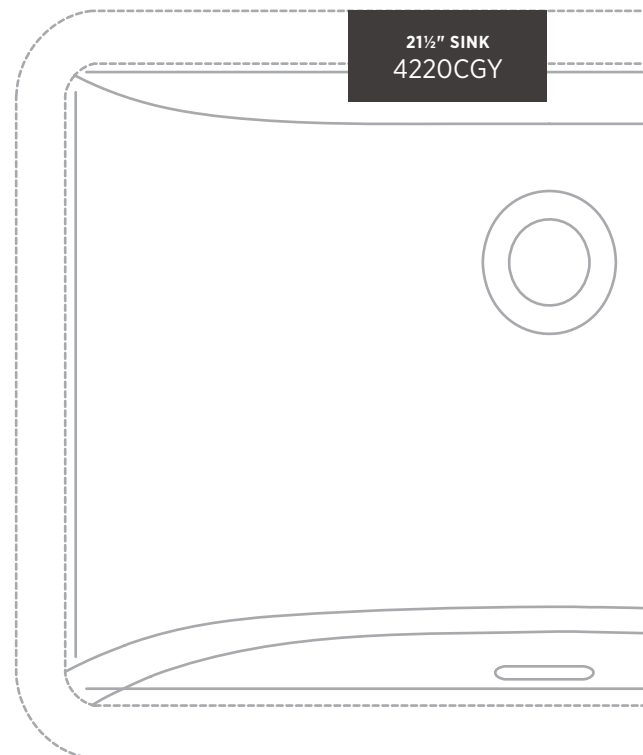

CERTIFICATIONS

| IAPMO cUPC

| ASME A112.19.2 / CSA B45.1

21½" SINK
4220CGY