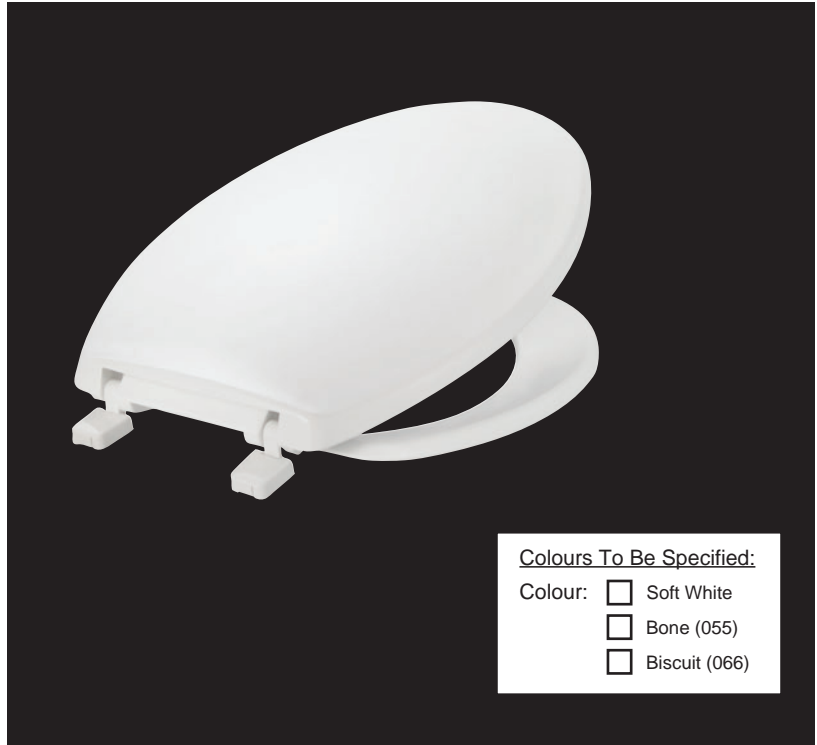

# ELONGATED FRONT TOILET SEAT

TS7150SC      **Elongated Front**

**Product Specs:**

- Smooth close plastic toilet seat
- Fits all standard elongated front toilet bowls
- Individually boxed
- 5 Pieces in master carton

**Overall Dimensions:**

368mm(W) x 480mm(D) x 25mm(H)  
 14½"(W) x 18⅞"(D) x 1"(H)

**Shipping:**

**Cube**    0.47  
             5.48 (Master carton)

**GW**      4.2 lbs  
             45 lbs (Master carton)

**Colours To Be Specified:**

Colour:  Soft White  
 Bone (055)  
 Biscuit (066)

**Notes:**

Dimensions of fixtures are nominal and may vary within the range of tolerances established by ANSI standard A112.19.2. These measurements are subject to change or cancellation. No responsibility is assumed for use of superseded or voided pages.