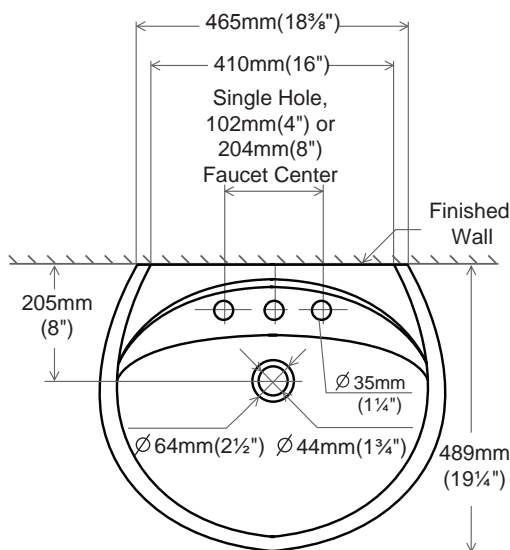

### Overall Dimensions:

596mm(W) x 489mm(D) x 855mm(H)  
23½"(W) x 19¼"(D) x 33⅝"(H)

### Shipping:

- Basin** 2.64 cube  
30 lbs (GW)
- Leg** 0.89 cube  
18 lbs (GW)

Colours To Be Specified:  
Colour:  Soft White

### Notes:

Dimensions of fixtures are nominal and may vary within the range of tolerances established by ANSI standard A112.19.2. These measurements are subject to change or cancellation. No responsibility is assumed for use of superseded or voided pages.

**Note:**  
▲ Dimensions shown for location of supplies and waste are suggested.

Back View