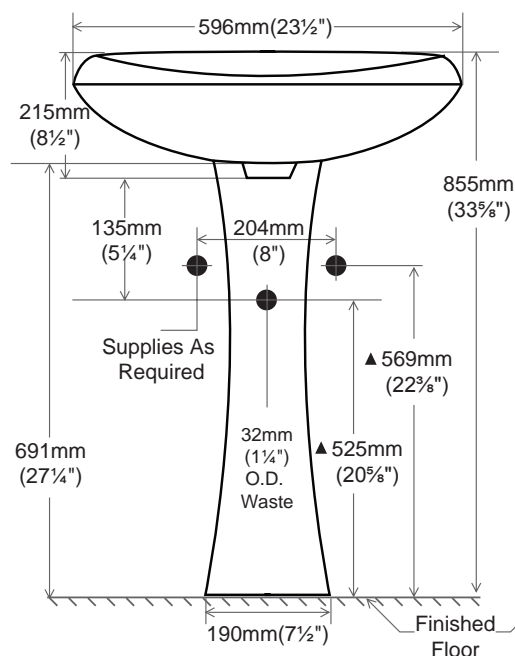

### Overall Dimensions:

596mm(W) x 489mm(D) x 855mm(H)  
23½"(W) x 19¼"(D) x 33⅝"(H)

### Shipping:

- Basin** 2.64 cube  
30 lbs (GW)
- Leg** 0.89 cube  
18 lbs (GW)

Colours To Be Specified:  
Colour:  Soft White

### Notes:

Dimensions of fixtures are nominal and may vary within the range of tolerances established by ANSI standard A112.19.2. These measurements are subject to change or cancellation. No responsibility is assumed for use of superseded or voided pages.

**Note:**  
▲ Dimensions shown for location of supplies and waste are suggested.

Back View